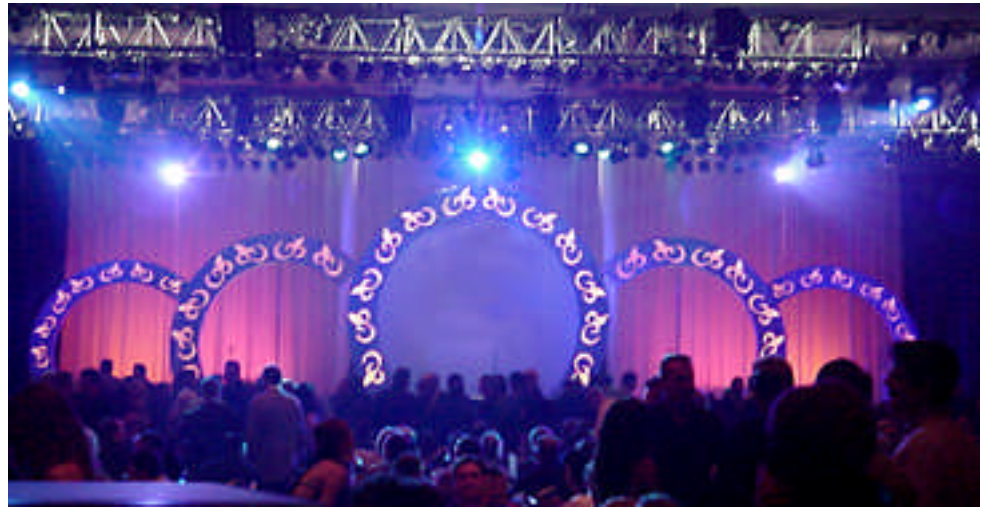

ARCH SET

ILLUMINATED ARCHWAYS
WITH PODIUM

EXECUTIVE SET 1

24' W X 10' H STAGE
WITH PODIUM

EXECUTIVE SET 2

36' W X 14' H STAGE
WITH PODIUM