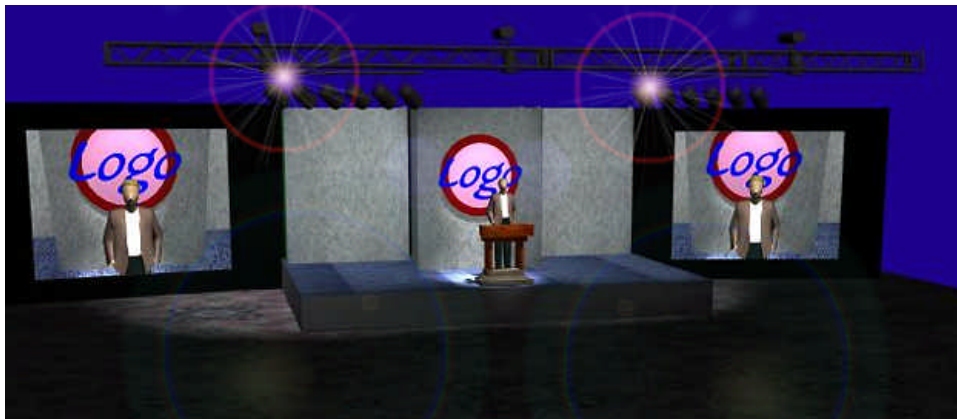

ARCH SET

ILLUMINATED ARCHWAYS
WITH PODIUM

EXECUTIVE SET 1

24' W X 10' H STAGE
WITH PODIUM

EXECUTIVE SET 2

36' W X 14' H STAGE
WITH PODIUM